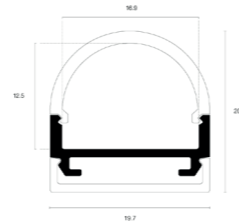

# Click cover round

<b>Product name</b>	Alupro LED profile click cover round
<b>Color</b>	Aluminium
<b>Length</b>	2m
<b>Width</b>	20,2mm
<b>Height</b>	19,7mm
<b>Max. LED strip power</b>	28,8 W/m

# Click cover square

<b>Product name</b>	Alupro LED profile click cover square
<b>Color</b>	Aluminium
<b>Length</b>	2m
<b>Width</b>	16,9mm
<b>Height</b>	20,2mm
<b>Max. LED strip power</b>	28,8 W/m