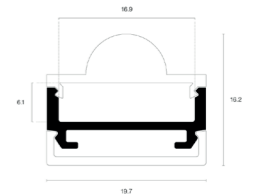

COVERS AND MOUNTING CLIPS

Article No.	
2.01.0649	Alupro LED profile click cover PMMA lens 60° transparent 2m