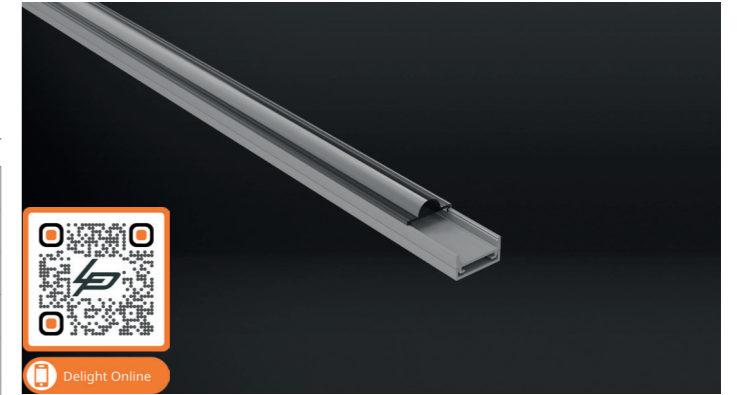

Click cover PMMA lens 60°

Product name	Alupro LED profile click cover PMMA lens 60°
Color	Aluminium
Length	2m
Width	19,7mm
Height	16,2mm
Max. LED strip power	28,8 W/m