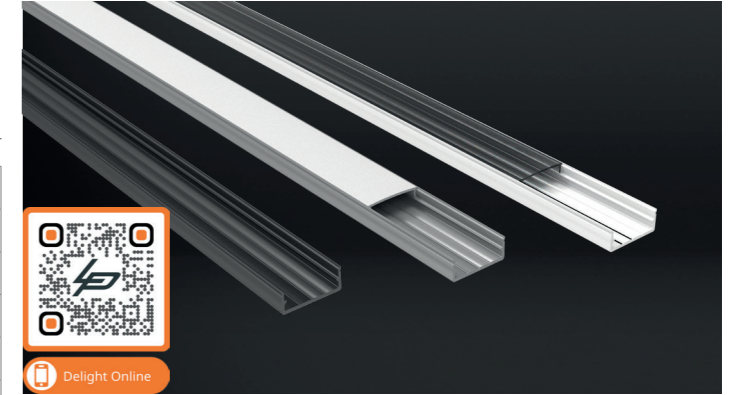

Wide surface mounted

Product name	Alupro LED profile wide surface mounted
Color	Aluminium, white and black
Length	2m
Width	23mm
Height	10mm
Max. LED strip power	28,8 W/m