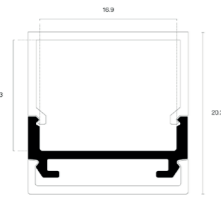

COVERS AND MOUNTING CLIPS

Article No.	
2.01.0646	Alupro LED profile click cover square PMMA opal 2m
2.01.0647	Alupro LED profile click cover square PMMA matt 2m
2.01.0648	Alupro LED profile click cover square PMMA transparent 2m