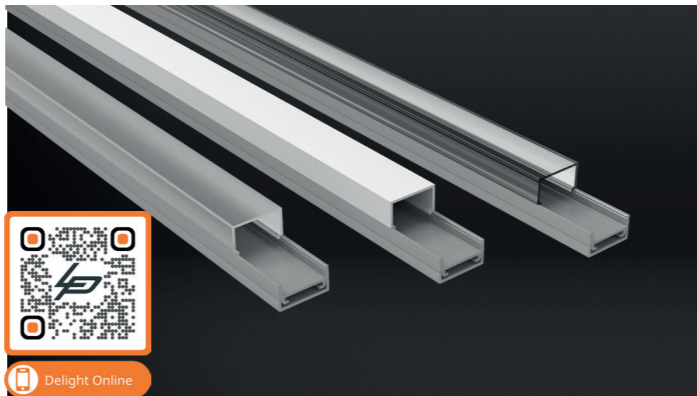

# Click cover round

<b>Product name</b>	Alupro LED profile click cover round
<b>Color</b>	Aluminium
<b>Length</b>	2m
<b>Width</b>	20,2mm
<b>Height</b>	19,7mm
<b>Max. LED strip power</b>	28,8 W/m

## PROFILES AND ENDCAPS

Aluminium	White	Black	
<b>2.01.0650</b>	-	-	Alupro LED profile click cover round 2m
<b>2.01.0652</b>	-	-	Alupro LED profile click cover round endcap closed round
<b>2.01.0651</b>	-	-	Alupro LED profile click cover round endcap open Round

# Click cover square

<b>Product name</b>	Alupro LED profile click cover square
<b>Color</b>	Aluminium
<b>Length</b>	2m
<b>Width</b>	16,9mm
<b>Height</b>	20,2mm
<b>Max. LED strip power</b>	28,8 W/m