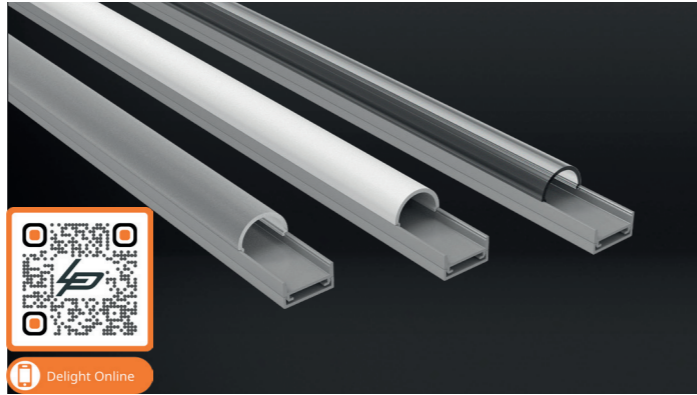

# Click cover round

<b>Product name</b>	Alupro LED profile click cover round
<b>Color</b>	Aluminium
<b>Length</b>	2m
<b>Width</b>	20,2mm
<b>Height</b>	19,7mm
<b>Max. LED strip power</b>	28,8 W/m

## PROFILES AND ENDCAPS

Aluminium	White	Black	
<b>2.01.0650</b>	-	-	Alupro LED profile click cover round 2m
<b>2.01.0652</b>	-	-	Alupro LED profile click cover round endcap closed round
<b>2.01.0651</b>	-	-	Alupro LED profile click cover round endcap open Round

# Click cover square

<b>Product name</b>	Alupro LED profile click cover square
<b>Color</b>	Aluminium
<b>Length</b>	2m
<b>Width</b>	16,9mm
<b>Height</b>	20,2mm
<b>Max. LED strip power</b>	28,8 W/m

# Wide surface mounted

<b>Product name</b>	Alupro LED profile wide surface mounted
<b>Color</b>	Aluminium, white and black
<b>Length</b>	2m
<b>Width</b>	23mm
<b>Height</b>	10mm
<b>Max. LED strip power</b>	28,8 W/m